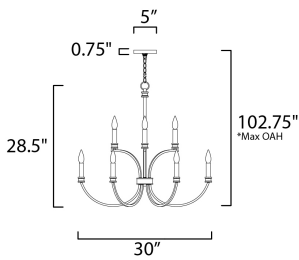

\*max overall height

**MEASUREMENTS**

DIMENSION : 30" W x 28.5" H  
 CANOPY : 5" W x 0.75" H  
 HANGING WEIGHT : 9.26 lb

**LAMPING**

INPUT VOLTAGE : 120V  
 BULB : 9 x 60W Incandescent E12 Candelabra , 540W Total  
 BULB INCLUDED : (Not Included)  
 DIMMABLE : Y